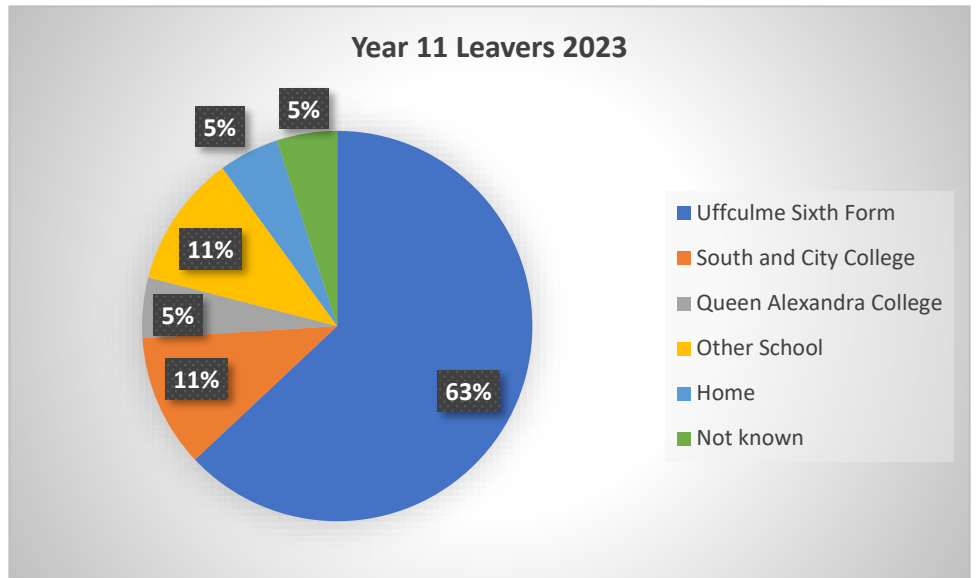

Year 11 Destinations

Year 11 Destinations 2023

Destination	%
Uffculme Sixth Form	63
South and City College	11
Queen Alexandra College	5
Other School	11
Home	5
Not known	5

Year 11 Destinations Three-Year Summary 2021-23