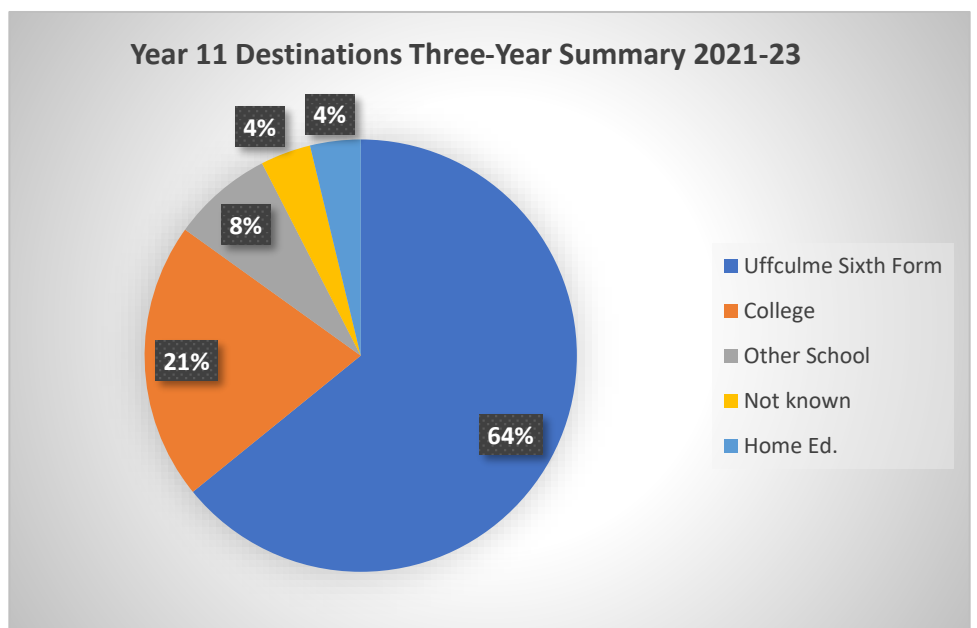

Year 11 Destinations Three-Year Summary 2021-23

Destination	%
Uffculme Sixth Form	64
College	21
Other School	8
Not known	4
Home Educated	4

Colleges include:

Halesowen, Heart of Birmingham Vocational College, Solihull, South and City and Argent.